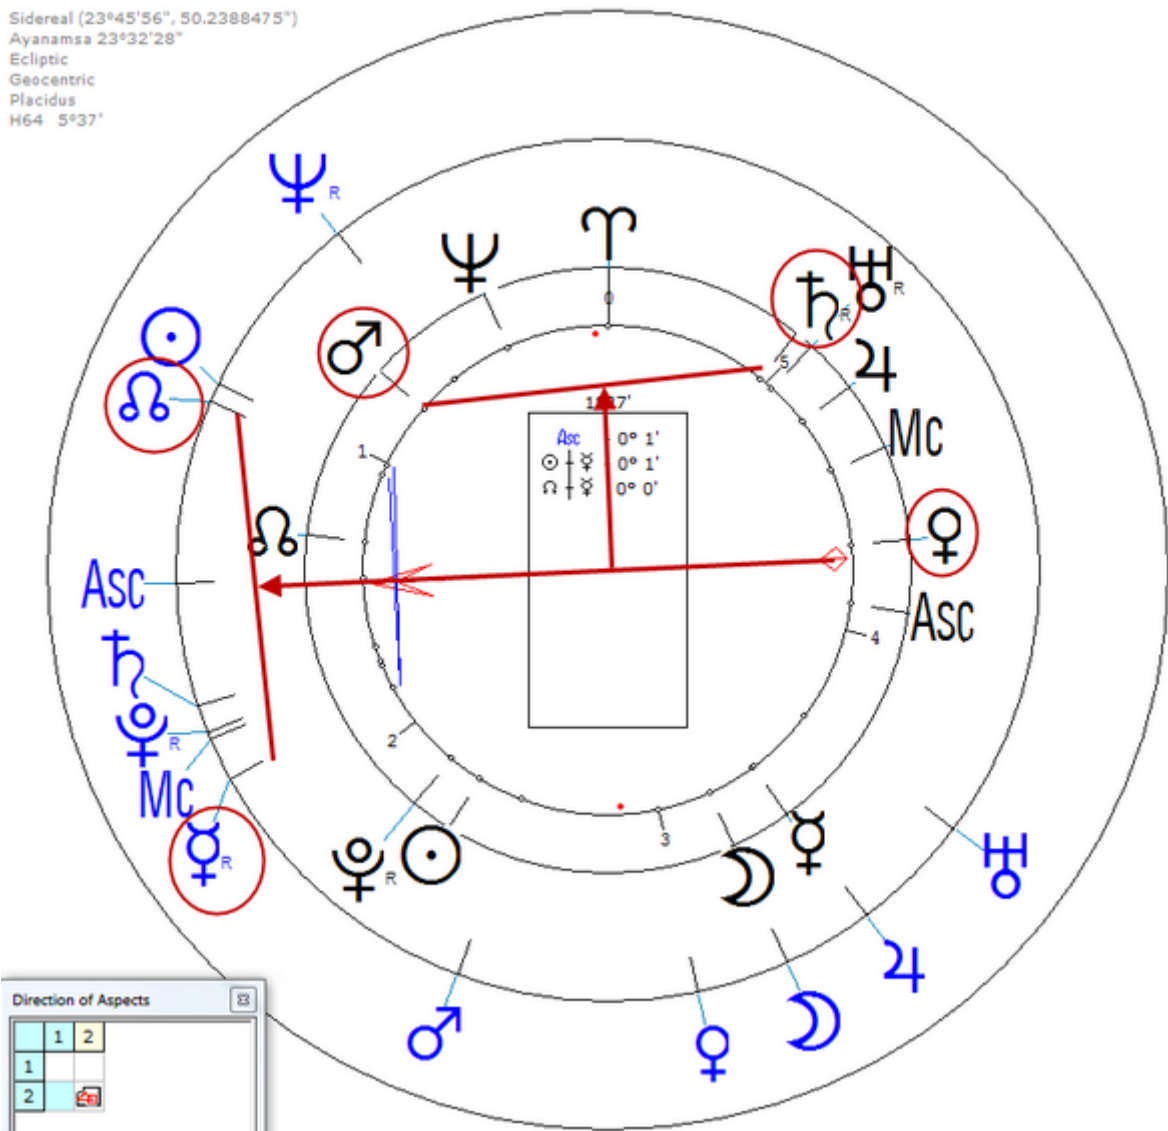

Leleu, Aurélie

29 March 1984 at 14:00 (= 2:00 PM)Somain, France, 50n22, 3e17
French youth who committed suicide (Gunshot to head) with his friend
Valentine on 5/14/1997, at about 5.15 PM MEDT, Somain, France.
<https://www.astro.com/astro-databank/Leleu,_Aur%C3%A9lie>

Lunar Return (Harmonic 64)

Lunar ♀/♁ = ♀ n (love of Cobain) = ♂n / ♃n

Leleu, Aurélie
29 March 1984 Thu 14:00 (GMT+2) 50n22 3e17
Somain, France
Sidereal (23°45'56", 50.2388475")
Ayanamsa 23°32'28"
Ecliptic
Geocentric
Placidus
H64 5°37'